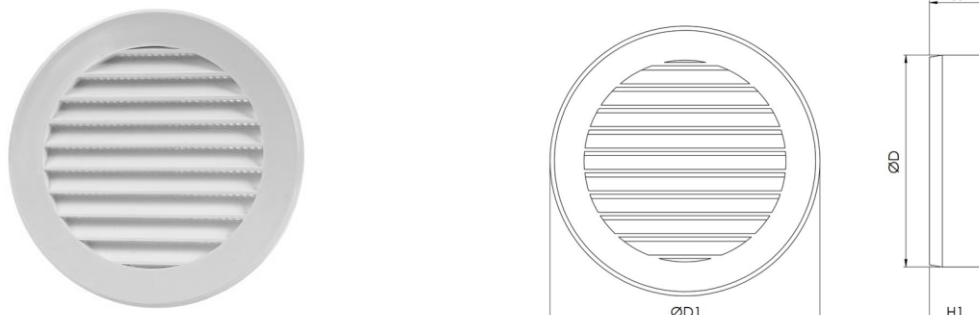

Plastic grilles VRØ

Description

Round plastic grilles for supply and exhaust ventilation. Easy to install, simple to care. Grilles can be used on walls, ceilings, furniture and other purposes. These grilles are available in standard sizes and different colors

Technical data

Construction	Made from plastic Includes built in insect mesh
Installation	Screw or glue fixing in any position Mounted on walls, ceilings, and other
Colors	White, grey, brown, black, beige

Dimensions

Type	ØD [mm]	ØD1 [mm]	H [mm]	H1 [mm]	Air pass [m ²]	m [kg]
VR100	99	126	28	25	0,005	0,04
VR125	124	151	28	25	0,007	0,06
VR150	149	188	28	25	0,010	0,08

Modifications

- VRxxx – white
- VRxxxP – grey
- VRxxxB – brown
- VRxxxM – black
- VRxxxY – beige
- *VRxxxA – anthracite
- *VRxxxS – silvery
- *VRxxxG - golden